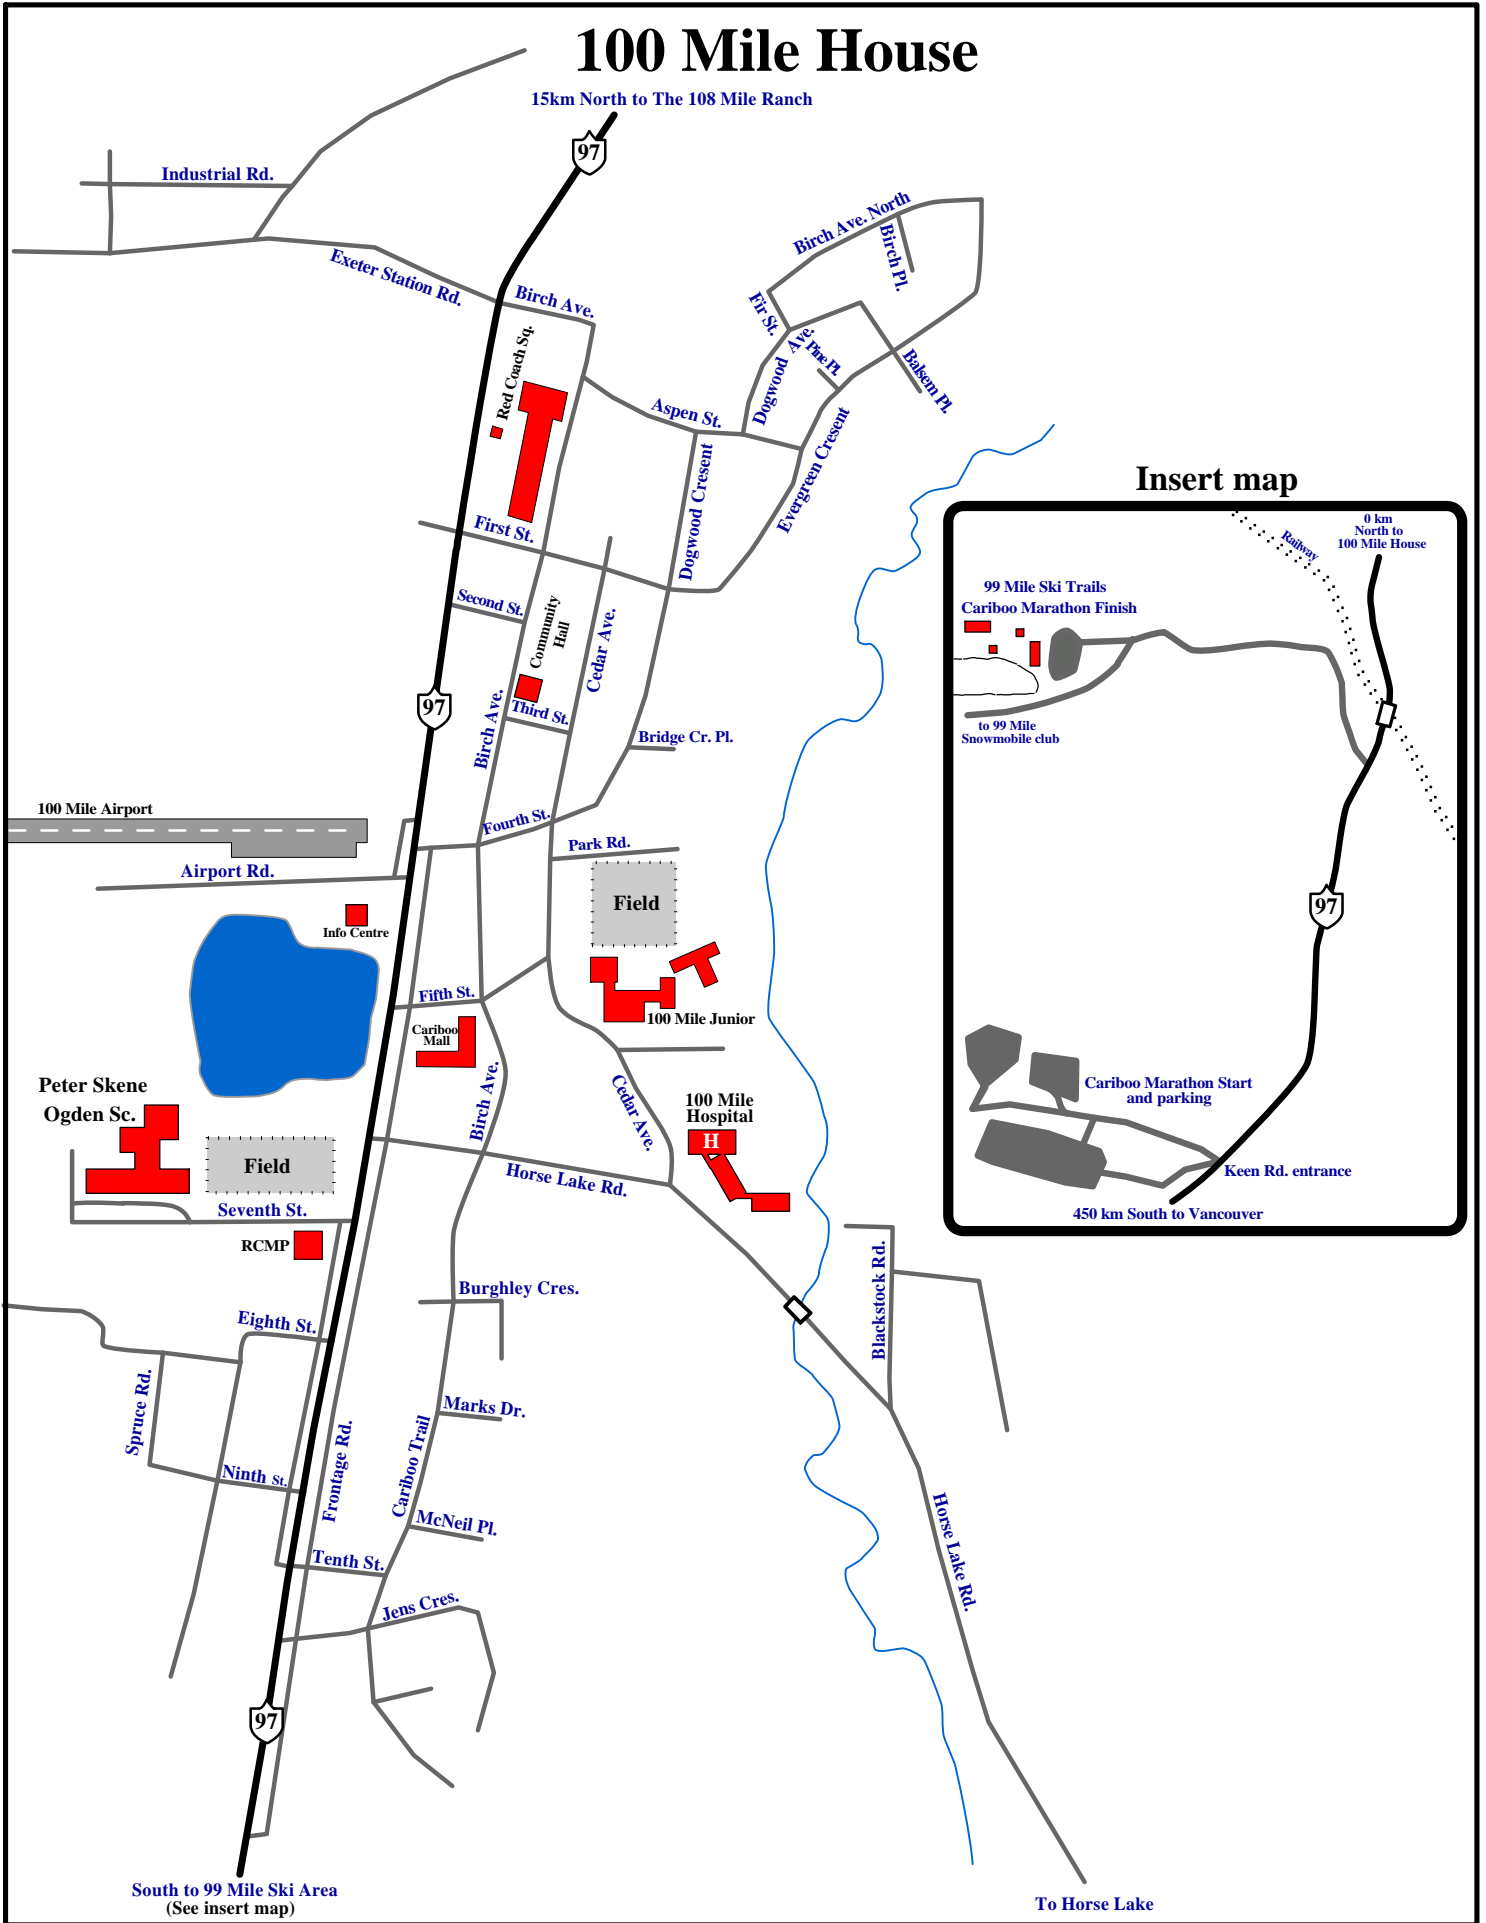

100 Mile House

15km North to The 108 Mile Ranch

Insert map

South to 99 Mile Ski Area
(See insert map)

To Horse Lake